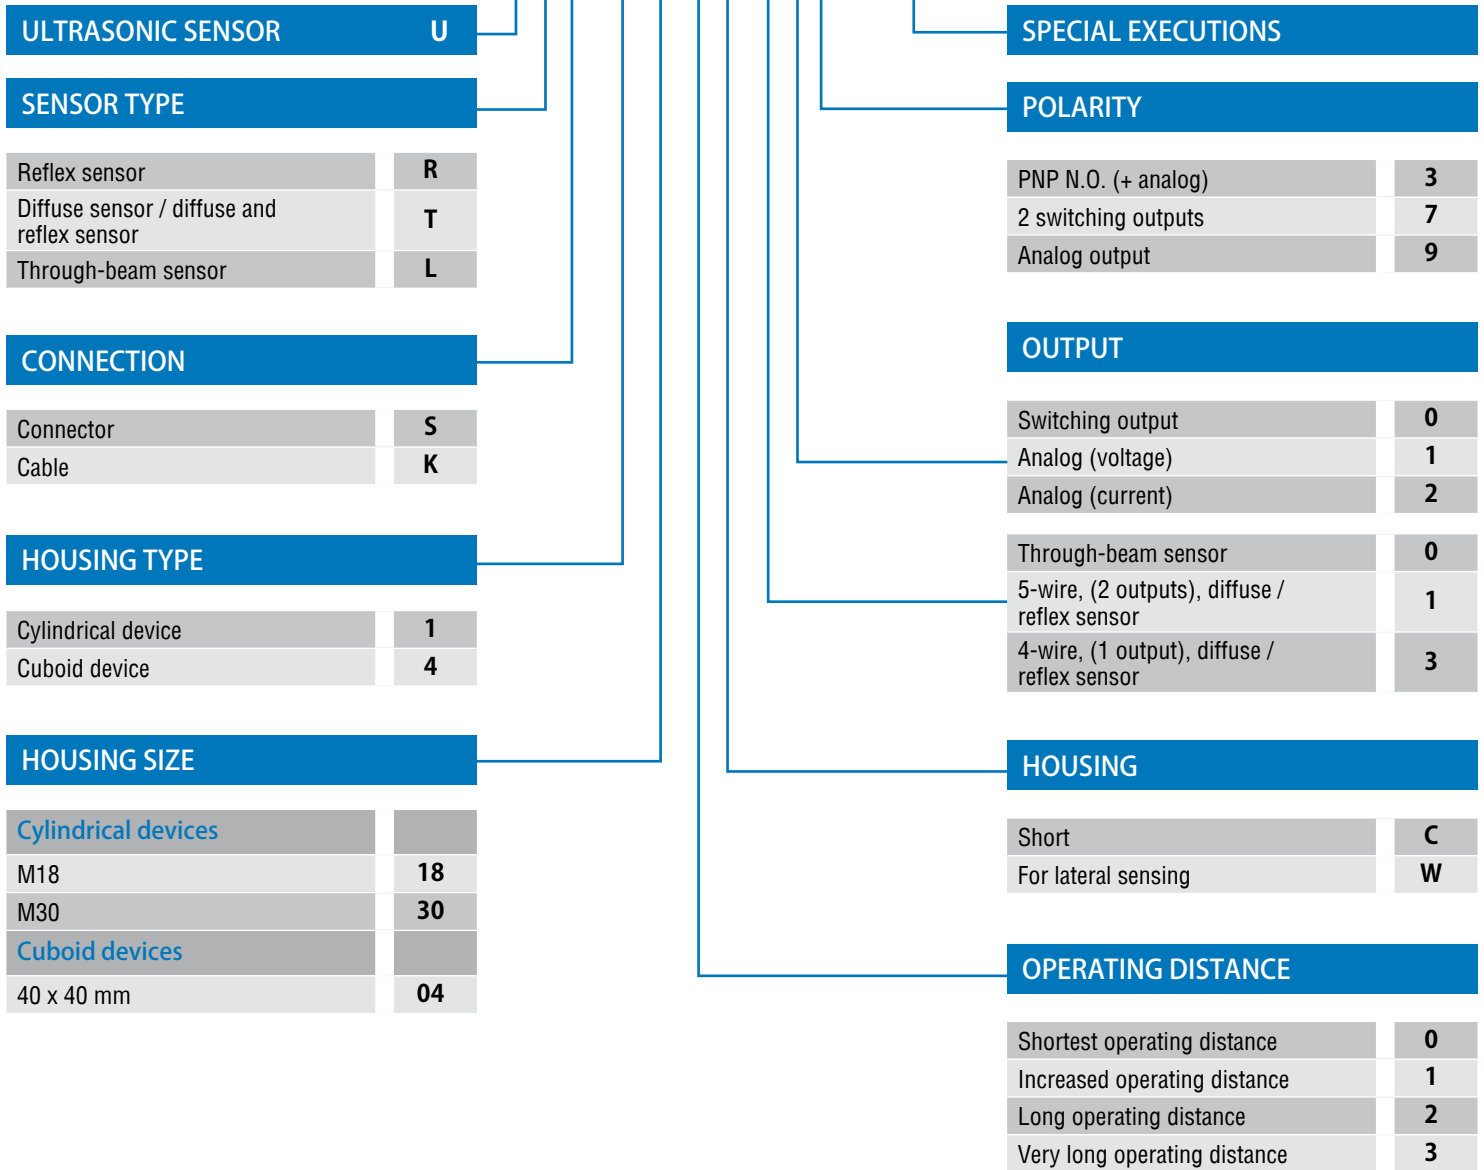

ULTRASONIC SENSORS

UTS-1180C-303 (-XXX)

Part reference	Chapter/page	Part reference	Chapter/page	Part reference	Chapter/page
APE-0000-001	4/238	UTS-1180C-303	4/227	UTS-1302-107	4/233
APE-0000-003	4/238	UTS-1180W-303	4/229	UTS-1302-113	4/235
ULK-4040-000	4/237	UTS-1181-303	4/231	UTS-1302-123	4/235
ULK-4040-003	4/237	UTS-1181-329	4/231	UTS-1302-303	4/233
ULS-4040-000	4/237	UTS-1181C-303	4/227	UTS-1303-107	4/233
ULS-4040-003	4/237	UTS-1181W-303	4/229	UTS-1303-113	4/235
ULS-4040-000-305	4/237	UTS-1300-107	4/233	UTS-1303-123	4/235
ULS-4040-003-305	4/237	UTS-1300-113	4/235	UTS-1303-303	4/233
URS-1180C-303	4/227	UTS-1300-123	4/235		
URS-1180W-303	4/229	UTS-1300-303	4/233		
URS-1181C-303	4/227	UTS-1301-107	4/233		
URS-1181W-303	4/229	UTS-1301-113	4/235		
UTS-1180-303	4/231	UTS-1301-123	4/235		
UTS-1180-329	4/231	UTS-1301-303	4/233		