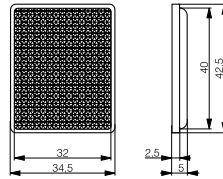

REFLECTOR TYPE 1

Range 50% of type 3
Part reference: **LXR-0000-025**

REFLECTOR TYPE 2

Range 60% of type 3
Part reference: **LXR-0000-046**

REFLECTOR TYPE 3

Reference reflector for all reflex sensors
Part reference: **LXR-0000-084**

REFLECTOR TYPE 12

Range 80% of type 3
Part reference: **LXR-0000-012**

REFLECTOR TYPE 13

Range 40% of type 3
Part reference: **LXR-0000-013**

REFLECTOR TYPE 14

Range 50% of type 3
Part reference: **LXR-0000-014**

REFLECTOR TYPE 15

Range 100% of type 3
Part reference: **LXR-0000-015**

REFLECTIVE FOIL (SELF-ADHESIVE)

For all reflex sensors (IMOS IRF 6000)
Part reference: **LXR-0000-000**

Inductive

Photoelectric

Optical fibers