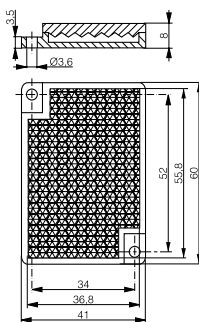

REFLECTOR TYPE 12

Range 80% of type 3
Part reference: **LXR-0000-012**

REFLECTOR TYPE 13

Range 40% of type 3
Part reference: **LXR-0000-013**

REFLECTOR TYPE 14

Range 50% of type 3
Part reference: **LXR-0000-014**

REFLECTOR TYPE 15

Range 100% of type 3
Part reference: **LXR-0000-015**

REFLECTIVE FOIL (SELF-ADHESIVE)

For all reflex sensors (IMOS IRF 6000)
Part reference: **LXR-0000-000**

Inductive

Photoelectric

Optical fibers