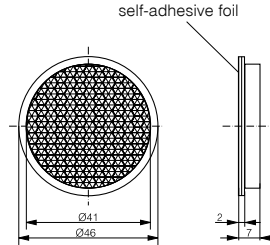

REFLECTOR TYPE 1

Range 50% of type 3
Part reference: **LXR-0000-025**

REFLECTOR TYPE 2

Range 60% of type 3
Part reference: **LXR-0000-046**

REFLECTOR TYPE 3

Reference reflector for all reflex sensors
Part reference: **LXR-0000-084**

REFLECTOR TYPE 15

Range 100% of type 3
Part reference: **LXR-0000-015**

REFLECTIVE FOIL (SELF-ADHESIVE)

For all reflex sensors (IMOS IRF 6000)
Part reference: **LXR-0000-000**

Inductive

Photoelectric

Optical fibers