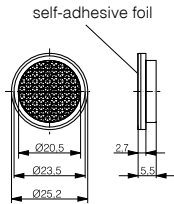

REFLECTOR TYPE 1

Range 50% of type 3
Part reference: **LXR-0000-025**

REFLECTOR TYPE 2

Range 60% of type 3
Part reference: **LXR-0000-046**

REFLECTOR TYPE 3

Reference reflector for all reflex sensors
Part reference: **LXR-0000-084**

REFLECTOR TYPE 12

Range 80% of type 3
Part reference: **LXR-0000-012**

REFLECTOR TYPE 13

Range 40% of type 3
Part reference: **LXR-0000-013**

REFLECTOR TYPE 14

Range 50% of type 3
Part reference: **LXR-0000-014**

REFLECTOR TYPE 15

Range 100% of type 3
Part reference: **LXR-0000-015**

REFLECTIVE FOIL (SELF-ADHESIVE)

For all reflex sensors (IMOS IRF 6000)
Part reference: **LXR-0000-000**

Inductive

Photoelectric

Optical fibers