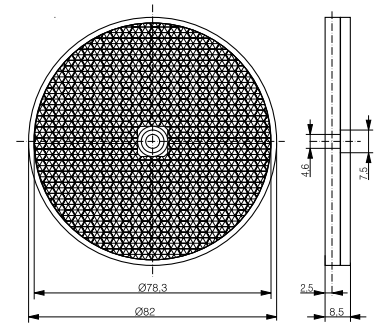

REFLECTOR TYPE 1

Range 50% of type 3
Part reference: **LXR-0000-025**

REFLECTOR TYPE 2

Range 60% of type 3
Part reference: **LXR-0000-046**

REFLECTOR TYPE 3

Reference reflector for all reflex sensors
Part reference: **LXR-0000-084**

REFLECTOR TYPE 12

Range 80% of type 3
Part reference: **LXR-0000-012**

REFLECTOR TYPE 13

Range 40% of type 3
Part reference: **LXR-0000-013**

REFLECTOR TYPE 14

Range 50% of type 3
Part reference: **LXR-0000-014**

REFLECTOR TYPE 15

Range 100% of type 3
Part reference: **LXR-0000-015**

REFLECTIVE FOIL (SELF-ADHESIVE)

For all reflex sensors (IMOS IRF 6000)
Part reference: **LXR-0000-000**

Inductive

Photoelectric

Optical fibers