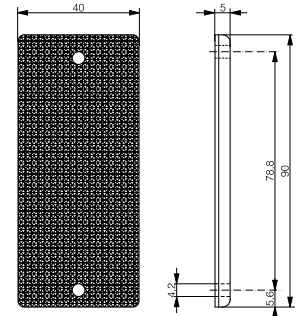

REFLECTOR TYPE 1

Range 50% of type 3
Part reference: **LXR-0000-025**

REFLECTOR TYPE 2

Range 60% of type 3
Part reference: **LXR-0000-046**

REFLECTOR TYPE 3

Reference reflector for all reflex sensors
Part reference: **LXR-0000-084**

REFLECTOR TYPE 12

Range 80% of type 3
Part reference: **LXR-0000-012**

REFLECTOR TYPE 13

Range 40% of type 3
Part reference: **LXR-0000-013**

REFLECTOR TYPE 14

Range 50% of type 3
Part reference: **LXR-0000-014**

REFLECTOR TYPE 15

Range 100% of type 3
Part reference: **LXR-0000-015**

REFLECTIVE FOIL (SELF-ADHESIVE)

For all reflex sensors (IMOS IRF 6000)
Part reference: **LXR-0000-000**

Inductive

Photoelectric

Optical fibers